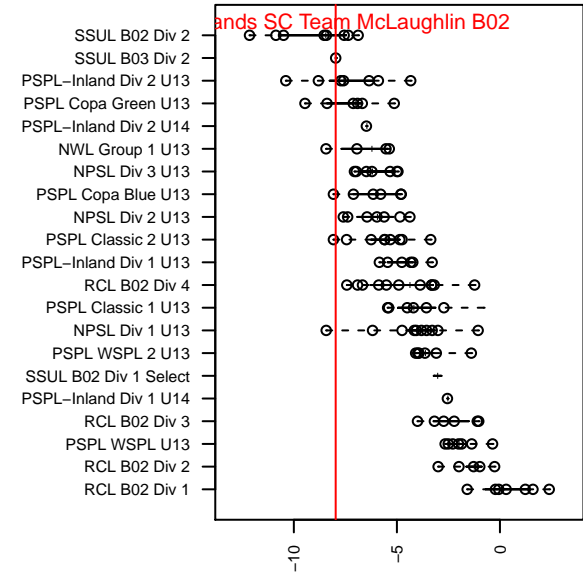

Highlands SC Team McLaughlin B02

Highlands SC
Renton, WA
B02 total strength=452
attack=0.42 defense=0.22
fall league = SSUL B03 Div 2

alt names used:

Venues played:
2015 SSUL B03 Div 2

**attack and defense variance (black dot)
relative to other teams
and top 10 in region**

**attack and defense rating
relative to others at age
and all opponents in last 13 months**

Performance relative to 13 month average

Performance relative to 13 month average

date	home		away		venue	pred.home	pred.away
2015-11-14	Lakewood FC United B03	4	Highlands SC Team McLaughlin B02	0	2015 SSUL B03 Div 2	3.12	1.57
2015-10-31	South Tacoma United Holanda B04	2	Highlands SC Team McLaughlin B02	0	2015 SSUL B03 Div 2	1.32	3.17
2015-10-24	Highlands SC Team McLaughlin B02	3	Harbor Eagles B03	3	2015 SSUL B03 Div 2	1.62	2.26
2015-10-17	CFSC B03	0	Highlands SC Team McLaughlin B02	6	2015 SSUL B03 Div 2	0.58	5.59
2015-10-10	Highlands SC Team McLaughlin B02	6	CFSC B03	1	2015 SSUL B03 Div 2	5.59	0.58
2015-10-03	HSC Rebano B03	1	Highlands SC Team McLaughlin B02	2	2015 SSUL B03 Div 2	2.70	1.72
2015-09-26	Highlands SC Team McLaughlin B02	2	Lakewood FC United B03	3	2015 SSUL B03 Div 2	1.57	3.12
2015-09-12	Highlands SC Team McLaughlin B02	5	South Tacoma United Holanda B04	1	2015 SSUL B03 Div 2	3.17	1.32